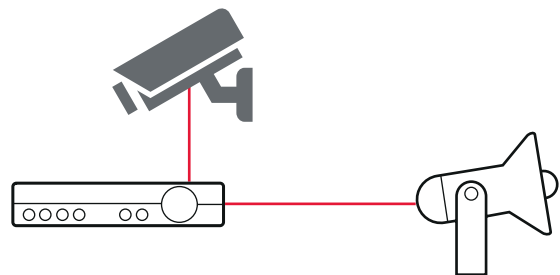

NVR with Unpowered Speaker + Amplifier

- Connect the amplifier Audio In port to the camera Audio Out port – Use stereo to mono adaptors and RCA adaptors if necessary
- Connect the speaker L and R connectors to the amplifier – Use RCA adaptors if necessary

Contact us

+44 (0)115 714 9990

+1 863 588 3757

email sales@webeyecms.com

www.webeyecms.com

HIKVISION

VIDEOFIED
ULTIMATE SECURITY

AVIGILON

DAHUA
TECHNOLOGY

Luminite

AJAX

GUD
DETECT & SECURE

Visonic

Calipsa