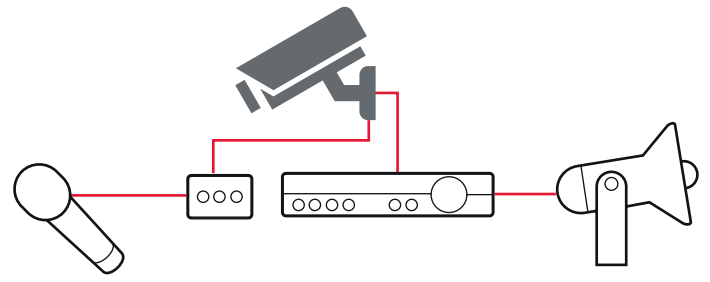

Camera with Unpowered Microphone + Pre-amp and Unpowered Speaker + Amplifier

- Connect the microphone to the preamp
- Connect the speaker to the amp
- Connect the preamp *audio out* port to the camera *audio in* port - use an adaptor if necessary
- Connect the amp *audio in* port the the camera *audio out* port - use an adaptor if necessary

Contact us

+44 (0)115 714 9990

+1 863 588 3757

email sales@webeyecms.com

www.webeyecms.com

HIKVISION

VIDEOFIED
ULTIMATE SECURITY

AVIGILON

dahua
TECHNOLOGY

Luminite

AJAX

GJD
DETECT & SECURE

Visonic

Calipsa