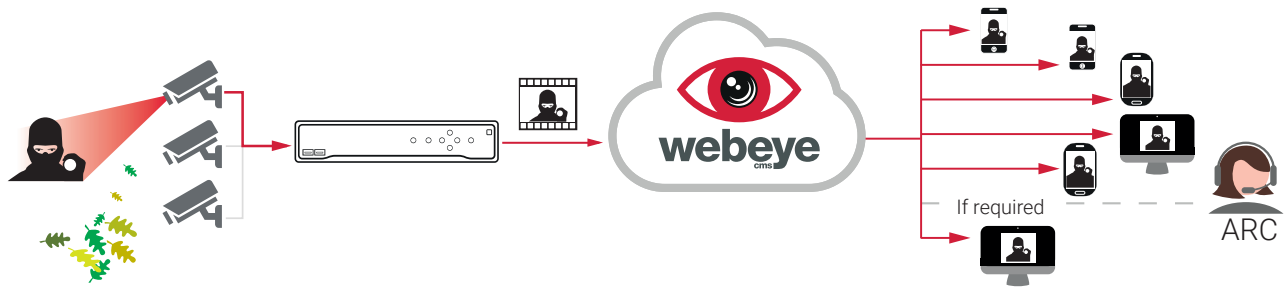

AJAX

GJD
DETECT & SECURE

Visionic

Calipsa

Once an intrusion has triggered your system webeyeCMS will deliver an alarm notification and a video clip to the right people within seconds

Various scenarios when using audio in webeyeCMS

AUDIO CHALLENGE

- Speak to an intruder on site
- Relay important information/warning

NVR with Powered Speaker

- Ensure the speaker is powered
- Ensure the speaker input has an RCA connector – use an adaptor if necessary
- Connect the speaker input to the NVR Audio Out port