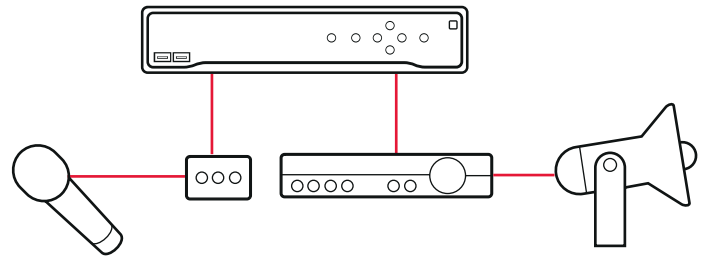

AVIGILON

dahua
TECHNOLOGY

Luminite

AJAX

GJD
DETECT & SECURE

Visonic

Calipsa

TWO-WAY CHALLENGE

- Speak to an intruder on site
- Relay important information/warning
- Listen to any noise/speech from around the NVR/Cameras

NVR with Powered Microphone and Powered Speaker

- Ensure the microphone and speaker are both powered
- Ensure the microphone *audio out* and speaker *audio in* ports have RCA connectors - use adaptors if necessary
- Connect the microphone *audio out* port to the NVR *audio in* port
- Connect the speaker *audio in* port the the NVR *audio out* port

NVR with Unpowered Microphone + Pre-amp and Unpowered Speaker + Amplifier

- Connect the microphone to the preamp
- Connect the speaker to the amp
- Connect the preamp *audio out* port to the NVR *audio in* port
- Connect the amp *audio in* port the the NVR *audio out* port