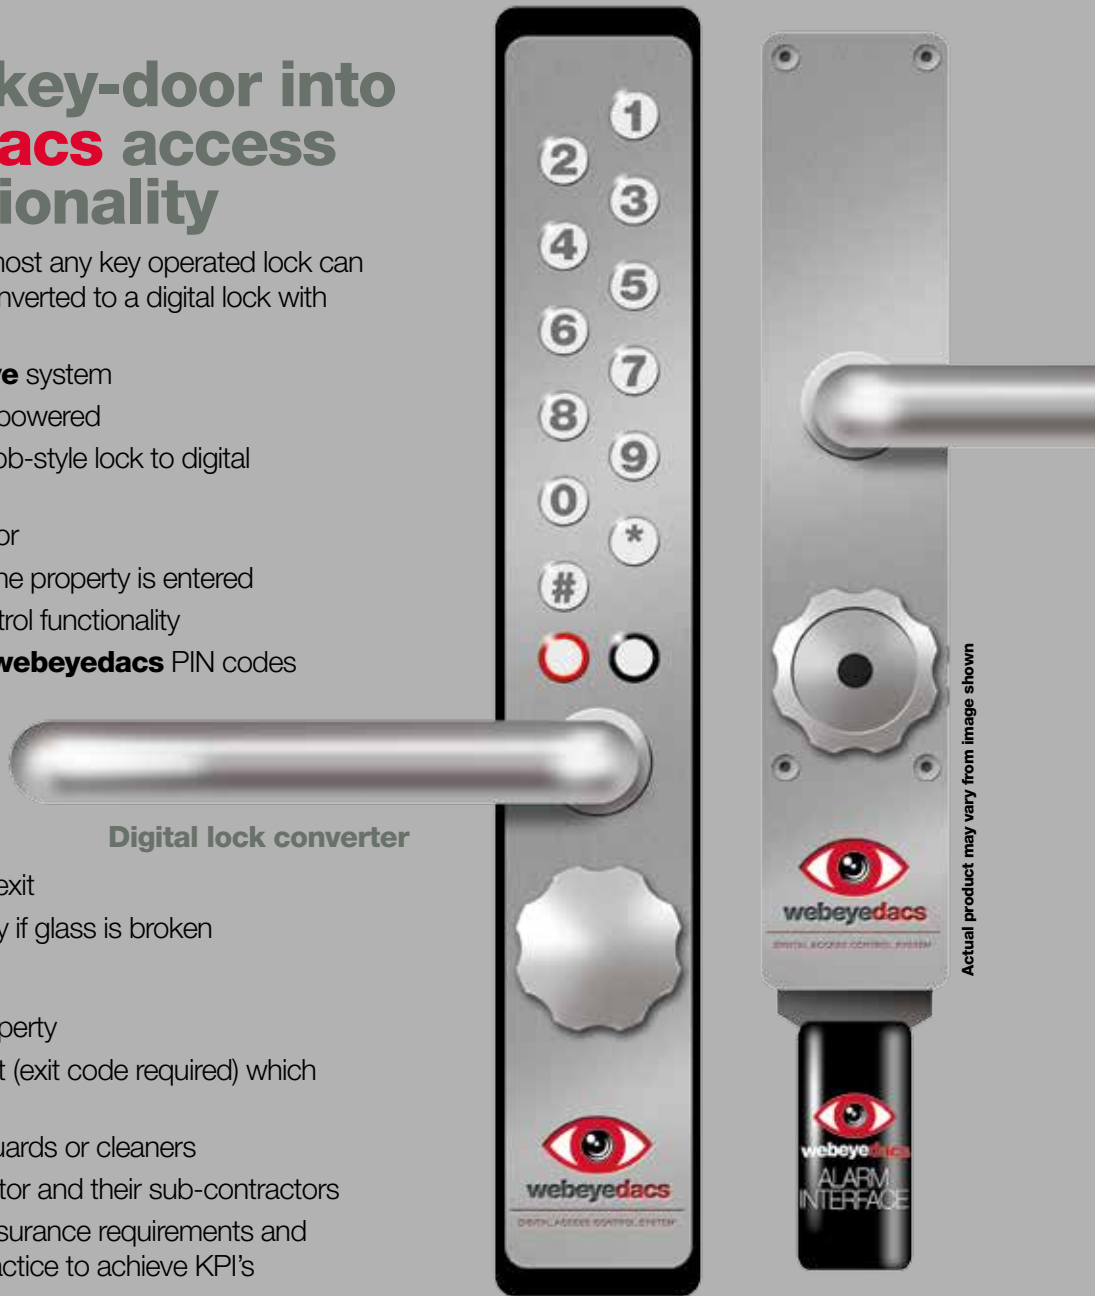

webedadacs also enables the user to:

- Turn on or off the alarm with the webeye alarm system interface.
- Log every action
- Produce a site attendance record
- Photographic record of who enters when using a wireless video alarm
- View attempted misuse
- Record security inspections
- Close down system completely over holiday periods

Management control through your browser or mobile phone

Simple keyless access control

Photographic time stamped entry record

Convert any key-door into the **webeyedacs** access control functionality

With our digital lock converter almost any key operated lock can be temporarily or permanently converted to a digital lock with the lock conversion unit.

- Alarm interface with the **webeye** system
- Wireless and long term battery powered
- Convert any Europrofile or Chubb-style lock to digital keyless operation
- No damage or fixings to the door
- Automatic arm / disarm when the property is entered
- webeyedacs digital access control functionality
- Authorised staff issued unique **webeyedacs** PIN codes with additional short term and 24-hour codes also available
- SD card download of all activity at the property including door movement
- Internal thumb-turn for keyless exit
- Lock-out facility preventing entry if glass is broken

Actual product may vary from image shown

Digital lock converter

Door viewer key safe

Installs through the existing door viewer or knocker fixing hole

Letterbox key safe

discrete security - temporarily replaces the existing entrance door letterflap